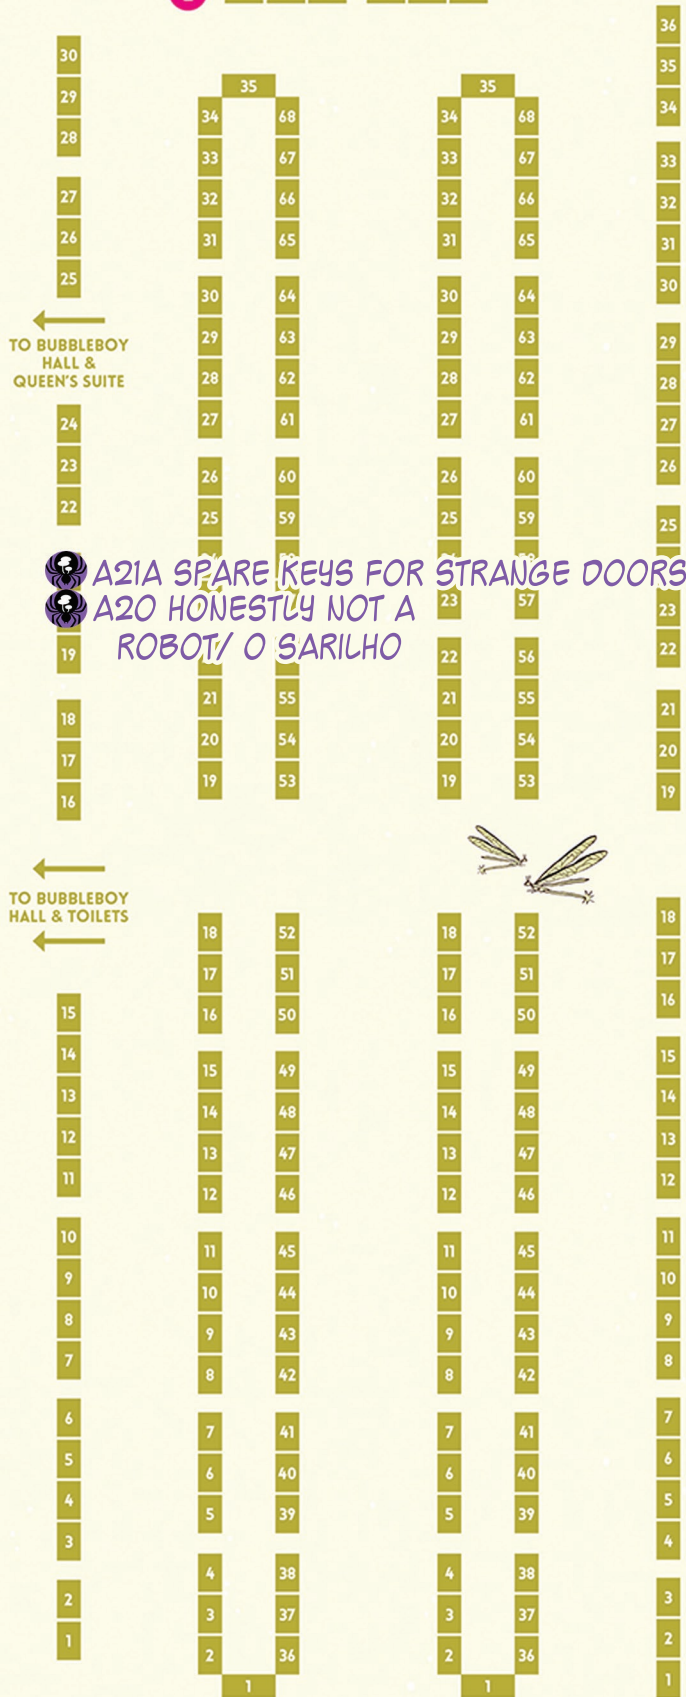

BUBBLEBOY HALL

DSTLRY HALL

7 6 5 4 3 2 1 I

KIDS' ZONE

CAFÉ & SEATING AREA

E 1 2 3 4 5 6

A B C D

CAFÉ

TO REDSHIRT HALL STAIRS AND WHEELCHAIR LIFT