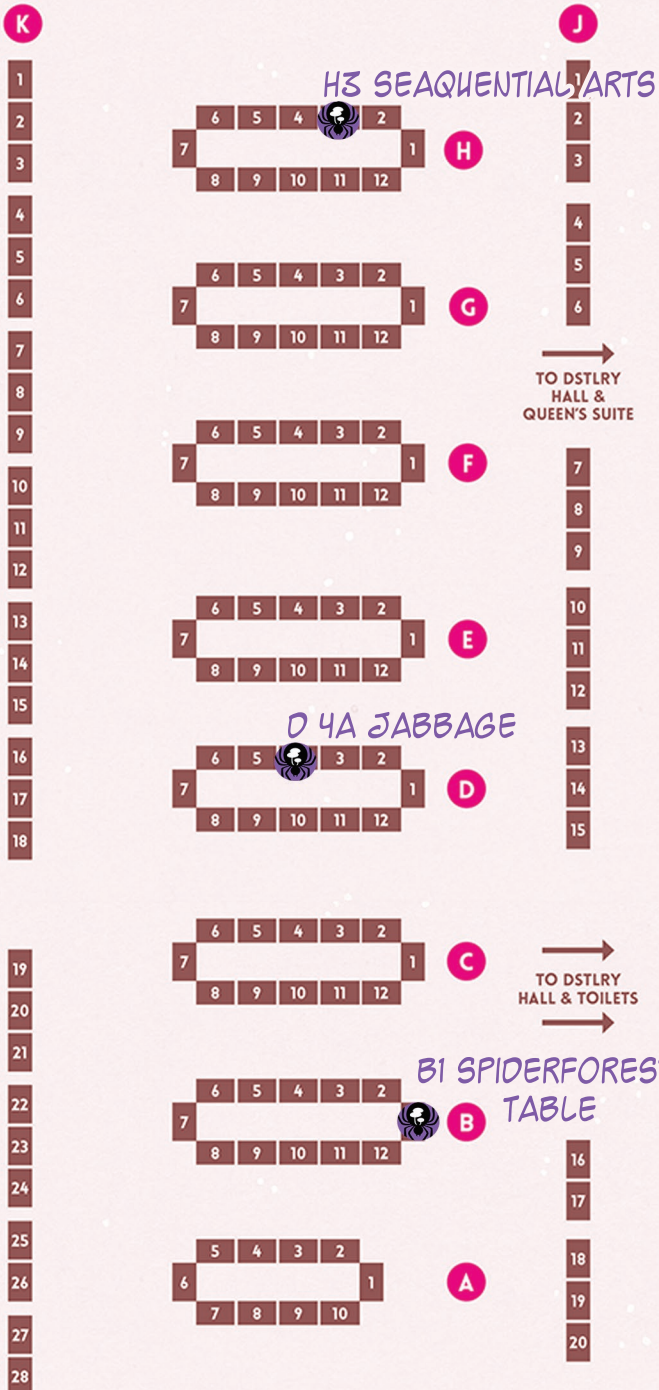

BUBBLEBOY HALL

DSTLRY HALL

7 6 5 4 3 2 1 I

KIDS' ZONE

CAFÉ & SEATING AREA

E 1 2 3 4 5 6

A B C D

CAFÉ

TO REDSHIRT HALL STAIRS AND WHEELCHAIR LIFT